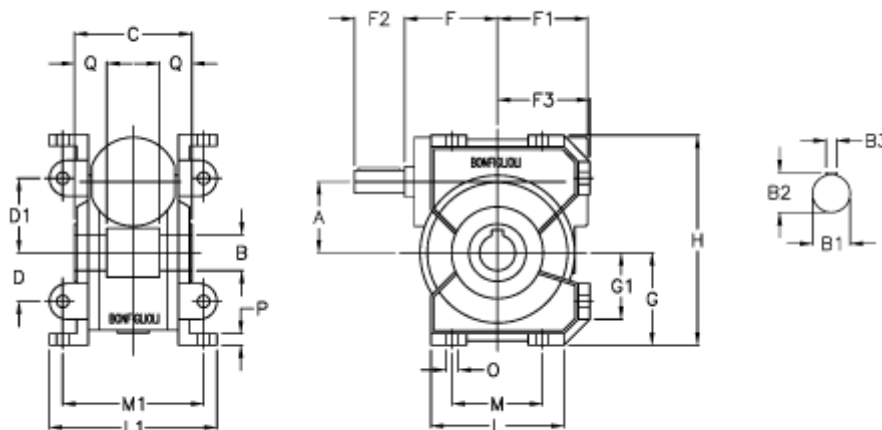

# Data Sheet

Article number: 3901030015000

Description: Worm gear with solid input shaft  
VF 30U-15-HS

## Measures

a = 30.0	Description = VF 30U-xx-HS	L = 75
B = 14	F = 50	L1 = 81
B1 = 9	F1 = 46	m = 50
B2 = 10.2	F2 = 20	M1 = 66.0
B3 = 3	F3 = 47.0	O = 6.5
C = 55	g = 47.0	P = 7
D = 28	G1 = 38.0	Q = 20.5
D1 = 35	H = 102.0	